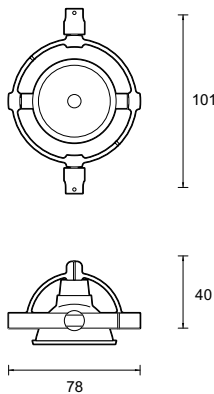

Demilumen on CA4 cable [CA4-127-AL]

Category: Interior use only IP20
 Material: Machined Aluminium
 Finishes: Brushed + alternatives available on request
 Systems: Jack plug connector - CA4 / TR4 [detailed below]
 Lamping: MR16
 Accessories: Available with a number of snoots, louvers and lenses
 Approval markings: CE
 Electrical details: 12V
 Gear type: Remote
 Weight: 250g

Demilumen on TR4 track [TR4-127-AL]

System Availability	Fixture	Finish
CA4 - Cable 4"	127	AL - Aluminium
TR4 - Twin Rail 4"		NK - Polished Nickel

The Demilumen is Precision Lighting's trademark luminaire. Its elegant extrusion forms the basis of our logo, and its classic design means that it's still going strong many years after its introduction. Gold plated sprung sockets for the MR16 lamp pins provide excellent electrical connection. The gimbal design allows for a great range of adjustability and it is available with a number of snoots, louvers and lenses for maximum beam control.

Notes:

For specific track info please see relevant spec sheet:
 CA4 - 0004
 TR4 - 0005