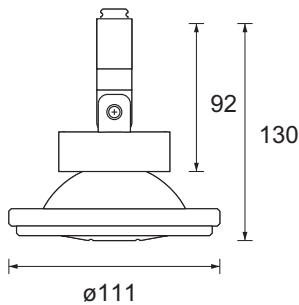

Category: Interior use only IP20
 Material: Machined Aluminium / Brass
 Finishes: Brushed Aluminium / Rubbed Bronze
 Connection type: Jack plug connector
 Lamping: AR111
 Accessories: Available with a number of snoots, louvres and lenses
 Approval markings: CE
 Electrical details: 12V
 Gear type: Remote
 Weight: 105g

System Availability	Fixture	Finish
MPT - Monopoint with integral gear	141	AL - Aluminium
MPN - Monopoint, no transformer		RB - Rubbed Bronze
CA4 - Cable 4"		
TR4 - Twin Rail 4"		
BT - Basis Track		

The jack plug system allows the luminaires to be easily removed for cleaning or relamping. The luminaires click into the jack socket, the threaded jacket then screws into position to lock the connection in place.