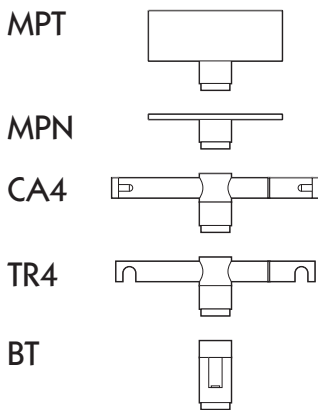

Category: Interior use only IP20
 Material: Machined Aluminium / Brass
 Finishes: Brushed Aluminium / Rubbed Bronze
 Connection type: Jack plug connector
 Lamping: AR111
 Accessories: Available with a number of snoots, louvres and lenses
 Approval markings: CE
 Electrical details: 12V
 Gear type: Remote
 Weight: 105g

System Availability	Fixture	Finish
MPT - Monopoint with integral gear	141	AL - Aluminium
MPN - Monopoint, no transformer		RB - Rubbed Bronze
CA4 - Cable 4"		
TR4 - Twin Rail 4"		
BT - Basis Track		

The jack plug system allows the luminaires to be easily removed for cleaning or relamping. The luminaires click into the jack socket, the threaded jacket then screws into position to lock the connection in place.

Notes:

For specific system info please see relevant spec sheet:

- MPT - 01
- MPN - 02
- CA4 - 003
- TR4 - 04
- BT - 05