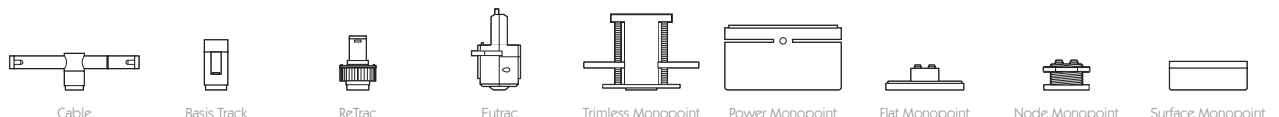

For 3000K Substitute XX with 30 | For 2700K Substitute XX with 27

**Category** Interior use only IP20  
**Material** Machined Aluminium  
**Finish** Brushed Aluminium | Black | White | Custom  
**System** Eutrac | Monopoint | LV tracks  
**Lockable** Pan & Tilt  
**Accessories** Snoots | Louvres | Lenses  
**System Power** 5.5W  
**Module Output** 420lm  
**Absolute Output** 390lm  
**LOR** 93%  
**Colour Temperature** 3000K | 2700K | \*  
**CRI** Ra: 95    **TM-30** Rf: 93 Rg: 99  
**Optics** 20°  
**Gear Type** Dimmable options available  
**Weight** 160g

\* Please enquire as to the availability of non-standard Colour Temperatures.

Oculus 11 is a small 95CRI LED spotlight, based on a highly efficient heatsink with advanced features and benefits. The spotlight comes as standard in white, black and brushed aluminium finishes, and has three site changeable optics for flexible distribution. Movement is aided with a low friction bearing rotation and constant torque tilt mechanism, both lockable in pan and tilt. The Precision Lighting Jack Plug system enables the luminaire to be easily disconnected and reconnected to all of Precision Lighting's systems, offering flexibility throughout the product's lifetime. The onboard 24V driver ensures overcurrent protection and is not polarity sensitive. Oculus 11 is machined from aerospace grade 6063-T6 aluminium, delivering a lumen package of 420lm at 5.5W.

Product Photometry independently tested in accordance with LM-79

Distance	Beam Diameter	Illuminance (lx)
1m	0.35m	2,194 lx
2m	0.71m	549 lx
3m	1.06m	244 lx
4m	1.41m	137 lx
5m	1.76m	88 lx

IP 20	95 CRI	CE	ETL US
LED	5.5W	24V	PART L
360°	180°	0.5m	Accessories Available