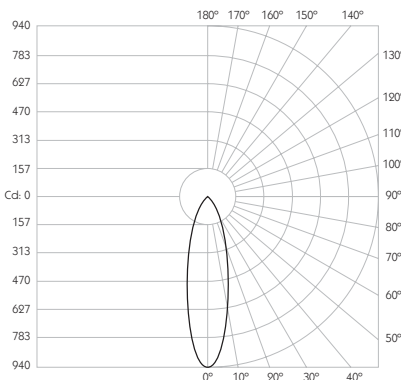

Oculus 11 is a small 95CRI LED spotlight, based on a highly efficient heatsink with advanced features and benefits. The spotlight comes as standard in white, black and brushed aluminium finishes, and has three site changeable optics for flexible distribution. Movement is aided with a low friction bearing rotation and constant torque tilt mechanism, both lockable in pan and tilt. The Precision Lighting Jack Plug system enables the luminaire to be easily disconnected and reconnected to all of Precision Lighting's systems, offering flexibility throughout the product's lifetime. The onboard 24V driver ensures overcurrent protection and is not polarity sensitive. Oculus 11 is machined from aerospace grade 6063-T6 aluminium, delivering a lumen package of 420lm at 5.5W.

Product Photometry independently tested in accordance with LM-79