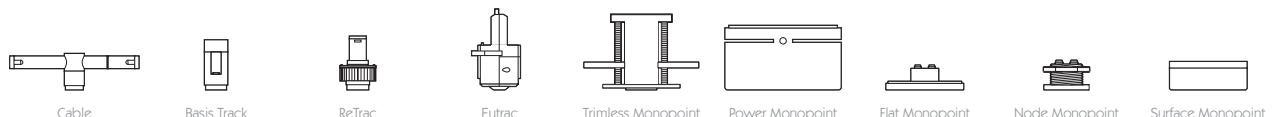

IP 20	95 CRI	CE	ETL US
LED	5.5W	24V	PART L
360°	180°	0.5m	Accessories Available