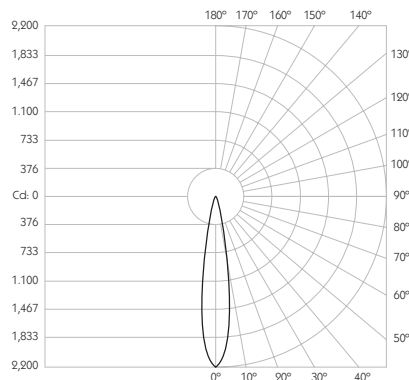

For 3000K Substitute XX with 30 | For 2700K Substitute XX with 27

**Category** Interior use only IP20  
**Material** Machined Aluminium  
**Finish** Brushed Aluminium | Black | White | Custom  
**System** Eutrac | Monopoint | LV tracks  
**Lockable** Pan & Tilt  
**Accessories** Snoots | Louvres | Lenses  
**System Power** 5.5W  
**Module Output** 420lm  
**Absolute Output** 390lm  
**LOR** 93%  
**Colour Temperature** 3000K | 2700K | \*  
**CRI** Ra: 95    **TM-30** Rf: 93 Rg: 99  
**Optics** 20°  
**Gear Type** Dimmable options available  
**Weight** 160g

Product Photometry independently tested in accordance with LM-79

Distance	Beam Diameter	Illuminance (lx)
1m	0.35m	2,194 lx
2m	0.71m	549 lx
3m	1.06m	244 lx
4m	1.41m	137 lx
5m	1.76m	88 lx

IP 20	95 CRI	CE	ETL US
LED	5.5W	24V	PART L
360°	180°	0.5m	Accessories Available