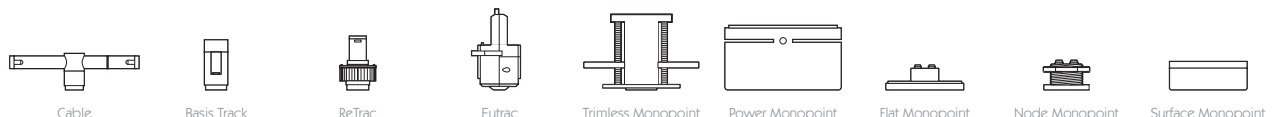

Oculus 11 is a small 95CRI LED spotlight, based on a highly efficient heatsink with advanced features and benefits. The spotlight comes as standard in white, black and brushed aluminium finishes, and has three site changeable optics for flexible distribution. Movement is aided with a low friction bearing rotation and constant torque tilt mechanism, both lockable in pan and tilt. The Precision Lighting Jack Plug system enables the luminaire to be easily disconnected and reconnected to all of Precision Lighting's systems, offering flexibility throughout the product's lifetime. The onboard 24V driver ensures overcurrent protection and is not polarity sensitive. Oculus 11 is machined from aerospace grade 6063-T6 aluminium, delivering a lumen package of 420lm at 5.5W.

Product Photometry independently tested in accordance with LM-79