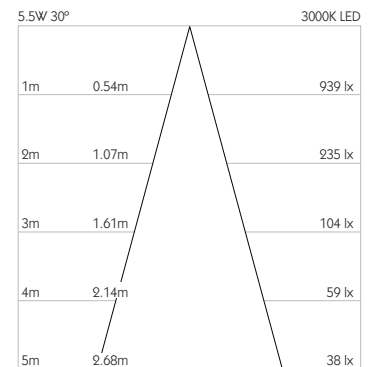

Oculus 11 is a small 95CRI LED spotlight, based on a highly efficient heatsink with advanced features and benefits. The spotlight comes as standard in white, black and brushed aluminium finishes, and has three site changeable optics for flexible distribution. Movement is aided with a low friction bearing rotation and constant torque tilt mechanism, both lockable in pan and tilt. The Precision Lighting Jack Plug system enables the luminaire to be easily disconnected and reconnected to all of Precision Lighting's systems, offering flexibility throughout the product's lifetime. The onboard 24V driver ensures overcurrent protection and is not polarity sensitive. Oculus 11 is machined from aerospace grade 6063-T6 aluminium, delivering a lumen package of 420lm at 5.5W.

Product Photometry independently tested in accordance with LM-79