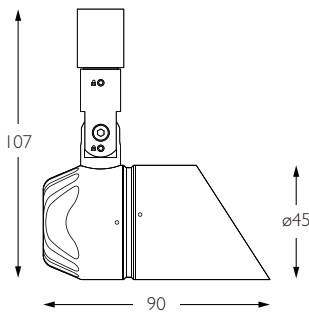

# OCULUS 11

NARROW SPOT | GLARE GUARD

- Category** Interior use only IP20
- Material** Machined Aluminium
- Finish** Brushed Aluminium | Black | White | Custom
- System** Eutrac | Monopoint | LV tracks
- Lockable** Pan & Tilt
- Accessories** Snoots | Louvres | Lenses
- System Power** 5.5W
- Module Output** 420lm
- Absolute Output** 408lm
- LOR** 97%
- Colour Temperature** 3000K | 2700K | \*
- CRI** Ra: 95    **TM-30** Rf: 93 Rg: 99
- Optics** 14°
- Gear Type** Dimmable options available
- Weight** 160g

\* Please enquire as to the availability of non-standard Colour Temperatures.

Oculus 11 is a small 95CRI LED spotlight, based on a highly efficient heatsink with advanced features and benefits. The spotlight comes as standard in white, black and brushed aluminium finishes, and has three site changeable optics for flexible distribution. Movement is aided with a low friction bearing rotation and constant torque tilt mechanism, both lockable in pan and tilt. The Precision Lighting Jack Plug system enables the luminaire to be easily disconnected and reconnected to all of Precision Lighting's systems, offering flexibility throughout the product's lifetime. The onboard 24V driver ensures overcurrent protection and is not polarity sensitive. Oculus 11 is machined from aerospace grade 6063-T6 aluminium, delivering a lumen package of 420lm at 5.5W.

Product Photometry independently tested in accordance with LM-79

Distance	Beam Diameter	Illuminance (lx)
1m	0.35m	2,194 lx
2m	0.71m	549 lx
3m	1.06m	244 lx
4m	1.41m	137 lx
5m	1.76m	88 lx

IP 20	95 CRI	CE	ETL US
LED	5.5W	24V	PART L
360°	180°	0.5m	Accessories Available