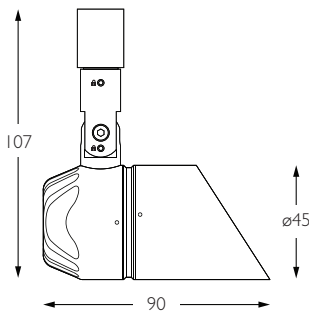

Category Interior use only IP20
Material Machined Aluminium
Finish Brushed Aluminium | Black | White | Custom
System Eutrac | Monopoint | LV tracks
Lockable Pan & Tilt
Accessories Snoots | Louvres | Lenses
System Power 5.5W
Module Output 420lm
Absolute Output 365lm
LOR 87%
Colour Temperature 3000K | 2700K | *
CRI Ra: 95   **TM-30** Rf: 93 Rg: 99
Optics 30°
Gear Type Dimmable options available
Weight 160g

* Please enquire as to the availability of non-standard Colour Temperatures.

Oculus 11 is a small 95CRI LED spotlight, based on a highly efficient heatsink with advanced features and benefits. The spotlight comes as standard in white, black and brushed aluminium finishes, and has three site changeable optics for flexible distribution. Movement is aided with a low friction bearing rotation and constant torque tilt mechanism, both lockable in pan and tilt. The Precision Lighting Jack Plug system enables the luminaire to be easily disconnected and reconnected to all of Precision Lighting's systems, offering flexibility throughout the product's lifetime. The onboard 24V driver ensures overcurrent protection and is not polarity sensitive. Oculus 11 is machined from aerospace grade 6063-T6 aluminium, delivering a lumen package of 420lm at 5.5W.

Product Photometry independently tested in accordance with LM-79

CA-711-AL-XX9530	BT-711-AL-XX9530	RT-711-AL-XX9530	EUT3-711-AL-XX9530	MPS-711-AL-XX9530	MPX-711-AL-XX9530	MPY-711-AL-XX9530	MPZ-711-AL-XX9530
		RT-711-BK-XX9530	EUT3-711-BK-XX9530	MPS-711-BK-XX9530	MPX-711-BK-XX9530	MPY-711-BK-XX9530	MPZ-711-BK-XX9530
		RT-711-WH-XX9530	EUT3-711-WH-XX9530	MPS-711-WH-XX9530	MPX-711-WH-XX9530	MPY-711-WH-XX9530	MPZ-711-WH-XX9530