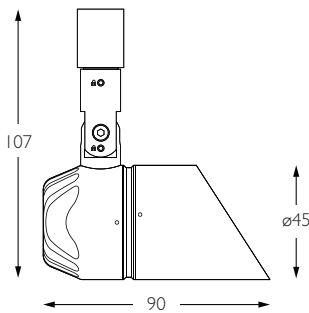

Category Interior use only IP20
Material Machined Aluminium
Finish Brushed Aluminium | Black | White | Custom
System Eutrac | Monopoint | LV tracks
Lockable Pan & Tilt
Accessories Snoots | Louvres | Lenses
System Power 5.5W
Module Output 420lm
Absolute Output 390lm
LOR 93%
Colour Temperature 3000K | 2700K | *
CRI Ra: 95   **TM-30** Rf: 93 Rg: 99
Optics 20°
Gear Type Dimmable options available
Weight 160g

* Please enquire as to the availability of non-standard Colour Temperatures.

Oculus 11 is a small 95CRI LED spotlight, based on a highly efficient heatsink with advanced features and benefits. The spotlight comes as standard in white, black and brushed aluminium finishes, and has three site changeable optics for flexible distribution. Movement is aided with a low friction bearing rotation and constant torque tilt mechanism, both lockable in pan and tilt. The Precision Lighting Jack Plug system enables the luminaire to be easily disconnected and reconnected to all of Precision Lighting's systems, offering flexibility throughout the product's lifetime. The onboard 24V driver ensures overcurrent protection and is not polarity sensitive. Oculus 11 is machined from aerospace grade 6063-T6 aluminium, delivering a lumen package of 420lm at 5.5W.

Product Photometry independently tested in accordance with LM-79

Distance	Beam Diameter	Illuminance (lx)
1m	0.35m	2,194 lx
2m	0.71m	549 lx
3m	1.06m	244 lx
4m	1.41m	137 lx
5m	1.76m	88 lx

IP 20	95 CRI	CE	ETL US
LED	5.5W	24V	PART L
360°	180°	0.5m	Accessories Available