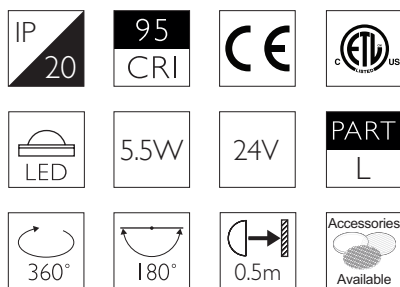

Oculus 11 is a small 95CRI LED spotlight, based on a highly efficient heatsink with advanced features and benefits. The spotlight comes as standard in white, black and brushed aluminium finishes, and has three site changeable optics for flexible distribution. Movement is aided with a low friction bearing rotation and constant torque tilt mechanism, both lockable in pan and tilt. The Precision Lighting Jack Plug system enables the luminaire to be easily disconnected and reconnected to all of Precision Lighting's systems, offering flexibility throughout the product's lifetime. The onboard 24V driver ensures overcurrent protection and is not polarity sensitive. Oculus 11 is machined from aerospace grade 6063-T6 aluminium, delivering a lumen package of 420lm at 5.5W.

Product Photometry independently tested in accordance with LM-79