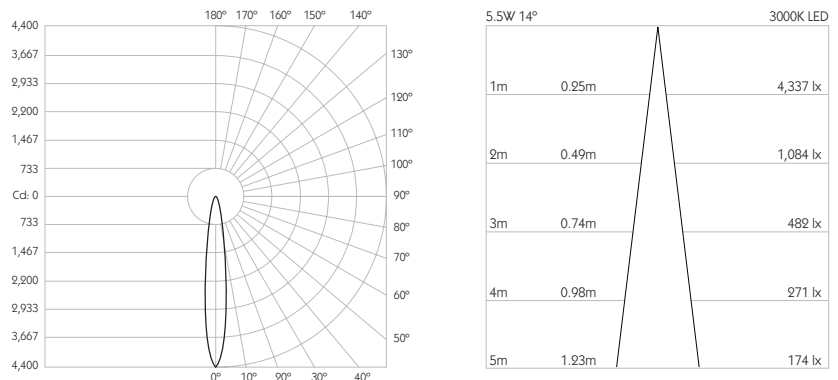

Oculus 11 is a small 95CRI LED spotlight, based on a highly efficient heatsink with advanced features and benefits. The spotlight comes as standard in white, black and brushed aluminium finishes, and has three site changeable optics for flexible distribution. Movement is aided with a low friction bearing rotation and constant torque tilt mechanism, both lockable in pan and tilt. The Precision Lighting Jack Plug system enables the luminaire to be easily disconnected and reconnected to all of Precision Lighting's systems, offering flexibility throughout the product's lifetime. The onboard 24V driver ensures overcurrent protection and is not polarity sensitive. Oculus 11 is machined from aerospace grade 6063-T6 aluminium, delivering a lumen package of 420lm at 5.5W.

Product Photometry independently tested in accordance with LM-79