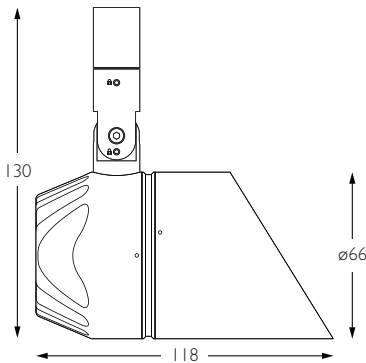

OCULUS 16

SPOT | GLARE GUARD

Category Interior use only IP20
Material Machined Aluminium
Finish Brushed Aluminium | Black | White | Custom
System Eutrac | Monopoint | LV tracks
Lockable Pan & Tilt
Accessories Snoots | Louvres | Lenses
System Power 9.8W
Module Output 712lm
Absolute Output 678lm
LOR 95%
Colour Temperature 3000K | 2700K | *
CRI Ra: 95   **TM-30** Rf: 93 Rg: 99
Optics 20°
Gear Type Dimmable options available
Weight 385g

* Please enquire as to the availability of non-standard Colour Temperatures.

Oculus 16 is a 95CRI LED spotlight, based on a highly efficient heatsink with advanced features and benefits. The spotlight comes as standard in white, black and brushed aluminium finishes, and has three site changeable optics for flexible distribution. Movement is aided with a low friction bearing rotation and constant torque tilt mechanism, both lockable in pan and tilt. The Precision Lighting Jack Plug system enables the luminaire to be easily disconnected and reconnected to all of Precision Lighting's systems, offering flexibility throughout the product's lifetime. The onboard 24V driver ensures overcurrent protection and is not polarity sensitive. Oculus 16 is machined from aerospace grade 6063-T6 aluminium, delivering a lumen package of 712lm at 9.8W.

Product Photometry independently tested in accordance with LM-79

Distance	Beam Diameter	Illuminance (lx)
1m	0.35m	2,731 lx
2m	0.71m	683 lx
3m	1.06m	303 lx
4m	1.41m	171 lx
5m	1.76m	109 lx