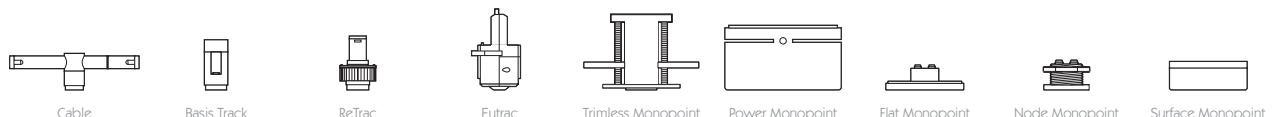

OCULUS 16

NARROW SPOT | GLARE GUARD

- **Category** Interior use only IP20
- **Material** Machined Aluminium
- **Finish** Brushed Aluminium | Black | White | Custom
- **System** Eutrac | Monopoint | LV tracks
- **Lockable** Pan & Tilt
- **Accessories** Snoots | Louvres | Lenses
- **System Power** 9.8W
- **Module Output** 712lm
- **Absolute Output** 678lm
- **LOR** 95%
- **Colour Temperature** 3000K | 2700K | *
- **CRI** Ra: 95   **TM-30** Rf: 93 Rg: 99
- **Optics** 12°
- **Gear Type** Dimmable options available
- **Weight** 385g

* Please enquire as to the availability of non-standard Colour Temperatures.

Oculus 16 is a 95CRI LED spotlight, based on a highly efficient heatsink with advanced features and benefits. The spotlight comes as standard in white, black and brushed aluminium finishes, and has three site changeable optics for flexible distribution. Movement is aided with a low friction bearing rotation and constant torque tilt mechanism, both lockable in pan and tilt. The Precision Lighting Jack Plug system enables the luminaire to be easily disconnected and reconnected to all of Precision Lighting's systems, offering flexibility throughout the product's lifetime. The onboard 24V driver ensures overcurrent protection and is not polarity sensitive. Oculus 16 is machined from aerospace grade 6063-T6 aluminium, delivering a lumen package of 712lm at 9.8W.

Product Photometry independently tested in accordance with LM-79

	BT-721-AL-XX9512	RT-721-AL-XX9512	EUT3-721-AL-XX9512	MPS-721-AL-XX9512	MPX-721-AL-XX9512	MPY-721-AL-XX9512	MPZ-721-AL-XX9512
		RT-721-BK-XX9512	EUT3-721-BK-XX9512	MPS-721-BK-XX9512	MPX-721-BK-XX9512	MPY-721-BK-XX9512	MPZ-721-BK-XX9512
	RT-721-WH-XX9512	EUT3-721-WH-XX9512	MPS-721-WH-XX9512	MPX-721-WH-XX9512	MPY-721-WH-XX9512	MPZ-721-WH-XX9512