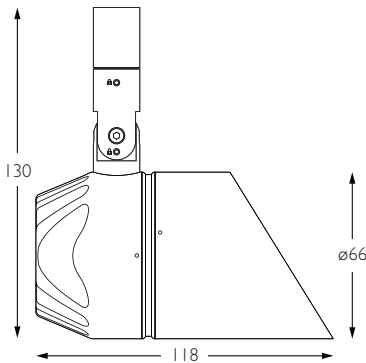

OCULUS 16

FLOOD | GLARE GUARD

Category Interior use only IP20
Material Machined Aluminium
Finish Brushed Aluminium | Black | White | Custom
System Eutrac | Monopoint | LV tracks
Lockable Pan & Tilt
Accessories Snoots | Louvres | Lenses
System Power 9.8W
Module Output 712lm
Absolute Output 672lm
LOR 94%
Colour Temperature 3000K | 2700K | **
CRI Ra: 95   **TM-30** Rf: 93 Rg: 99
Optics 40°
Gear Type Dimmable options available
Weight 385g

* Please enquire as to the availability of non-standard Colour Temperatures.

Oculus 16 is a 95CRI LED spotlight, based on a highly efficient heatsink with advanced features and benefits. The spotlight comes as standard in white, black and brushed aluminium finishes, and has three site changeable optics for flexible distribution. Movement is aided with a low friction bearing rotation and constant torque tilt mechanism, both lockable in pan and tilt. The Precision Lighting Jack Plug system enables the luminaire to be easily disconnected and reconnected to all of Precision Lighting's systems, offering flexibility throughout the product's lifetime. The onboard 24V driver ensures overcurrent protection and is not polarity sensitive. Oculus 16 is machined from aerospace grade 6063-T6 aluminium, delivering a lumen package of 712lm at 9.8W.

Product Photometry independently tested in accordance with LM-79

Distance (m)	Beam Diameter (m)	Illuminance (lx)
1m	0.73m	1,157 lx
2m	1.46m	289 lx
3m	2.18m	129 lx
4m	2.91m	72 lx
5m	3.64m	46 lx