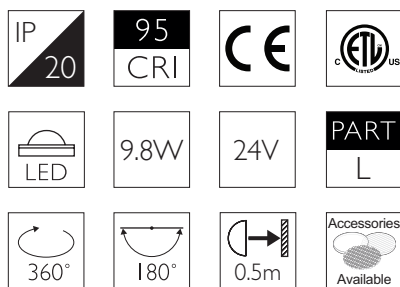

For 3000K Substitute XX with 30 | For 2700K Substitute XX with 27

OCULUS 16

FLOOD | GLARE GUARD

Category Interior use only IP20
Material Machined Aluminium
Finish Brushed Aluminium | Black | White | Custom
System Eutrac | Monopoint | LV tracks
Lockable Pan & Tilt
Accessories Snoots | Louvres | Lenses
System Power 9.8W
Module Output 712lm
Absolute Output 672lm
LOR 94%
Colour Temperature 3000K | 2700K | **
CRI Ra: 95 **TM-30** Rf: 93 Rg: 99
Optics 40°
Gear Type Dimmable options available
Weight 385g

Product Photometry independently tested in accordance with LM-79

Distance (m)	Beam Diameter (m)	Illuminance (lx)
1m	0.73m	1,157 lx
2m	1.46m	289 lx
3m	2.18m	129 lx
4m	2.91m	72 lx
5m	3.64m	46 lx

Finish	Cable	Basis Track	ReTrac	Eutrac	Trimless Monopoint	Power Monopoint	Flat Monopoint	Node Monopoint	Surface Monopoint
Grey		BT-721-AL-XX9540	RT-721-AL-XX9540	EUT3-721-AL-XX9540	MPS-721-AL-XX9540		MPX-721-AL-XX9540	MPY-721-AL-XX9540	MPZ-721-AL-XX9540
Black			RT-721-BK-XX9540	EUT3-721-BK-XX9540	MPS-721-BK-XX9540		MPX-721-BK-XX9540	MPY-721-BK-XX9540	MPZ-721-BK-XX9540
White			RT-721-WH-XX9540	EUT3-721-WH-XX9540	MPS-721-WH-XX9540		MPX-721-WH-XX9540	MPY-721-WH-XX9540	MPZ-721-WH-XX9540