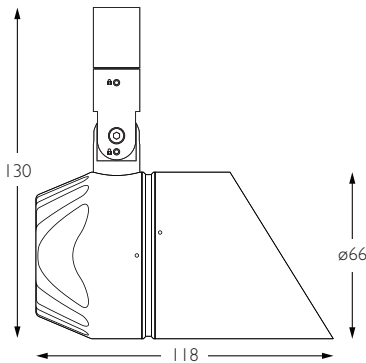

OCULUS 16

NARROW SPOT | GLARE GUARD

- Category** Interior use only IP20
- Material** Machined Aluminium
- Finish** Brushed Aluminium | Black | White | Custom
- System** Eutrac | Monopoint | LV tracks
- Lockable** Pan & Tilt
- Accessories** Snoots | Louvres | Lenses
- System Power** 9.8W
- Module Output** 712lm
- Absolute Output** 678lm
- LOR** 95%
- Colour Temperature** 3000K | 2700K | *
- CRI** Ra: 95 **TM-30** Rf: 93 Rg: 99
- Optics** 12°
- Gear Type** Dimmable options available
- Weight** 385g

* Please enquire as to the availability of non-standard Colour Temperatures.

Oculus 16 is a 95CRI LED spotlight, based on a highly efficient heatsink with advanced features and benefits. The spotlight comes as standard in white, black and brushed aluminium finishes, and has three site changeable optics for flexible distribution. Movement is aided with a low friction bearing rotation and constant torque tilt mechanism, both lockable in pan and tilt. The Precision Lighting Jack Plug system enables the luminaire to be easily disconnected and reconnected to all of Precision Lighting's systems, offering flexibility throughout the product's lifetime. The onboard 24V driver ensures overcurrent protection and is not polarity sensitive. Oculus 16 is machined from aerospace grade 6063-T6 aluminium, delivering a lumen package of 712lm at 9.8W.