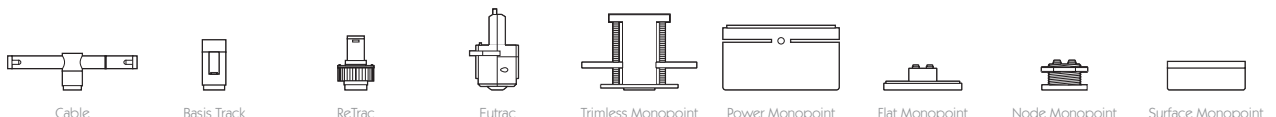

For 3000K Substitute XX with 30 | For 2700K Substitute XX with 27

OCULUS 16

FLOOD | GLARE GUARD

Category Interior use only IP20
Material Machined Aluminium
Finish Brushed Aluminium | Black | White | Custom
System Eutrac | Monopoint | LV tracks
Lockable Pan & Tilt
Accessories Snoots | Louvres | Lenses
System Power 9.8W
Module Output 712lm
Absolute Output 672lm
LOR 94%
Colour Temperature 3000K | 2700K | **
CRI Ra: 95 **TM-30** Rf: 93 Rg: 99
Optics 40°
Gear Type Dimmable options available
Weight 385g

Product Photometry independently tested in accordance with LM-79

Distance (m)	Beam Diameter (m)	Illuminance (lx)
1m	0.73m	1,157 lx
2m	1.46m	289 lx
3m	2.18m	129 lx
4m	2.91m	72 lx
5m	3.64m	46 lx

Finish	Cable	Basis Track	ReTrac	Eutrac	Trimless Monopoint	Power Monopoint	Flat Monopoint	Node Monopoint	Surface Monopoint
Grey		BT-721-AL-XX9540	RT-721-AL-XX9540	EUT3-721-AL-XX9540	MPS-721-AL-XX9540		MPX-721-AL-XX9540	MPY-721-AL-XX9540	MPZ-721-AL-XX9540
Black			RT-721-BK-XX9540	EUT3-721-BK-XX9540	MPS-721-BK-XX9540		MPX-721-BK-XX9540	MPY-721-BK-XX9540	MPZ-721-BK-XX9540
White			RT-721-WH-XX9540	EUT3-721-WH-XX9540	MPS-721-WH-XX9540		MPX-721-WH-XX9540	MPY-721-WH-XX9540	MPZ-721-WH-XX9540