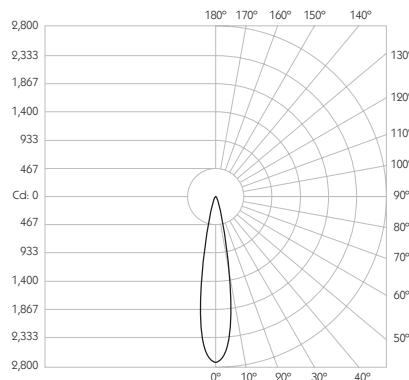

For 3000K Substitute XX with 30 | For 2700K Substitute XX with 27

OCULUS 16

SPOT | GLARE GUARD

Category Interior use only IP20
Material Machined Aluminium
Finish Brushed Aluminium | Black | White | Custom
System Eutrac | Monopoint | LV tracks
Lockable Pan & Tilt
Accessories Snoots | Louvres | Lenses
System Power 9.8W
Module Output 712lm
Absolute Output 678lm
LOR 95%
Colour Temperature 3000K | 2700K | *
CRI Ra: 95 **TM-30** Rf: 93 Rg: 99
Optics 20°
Gear Type Dimmable options available
Weight 385g

Product Photometry independently tested in accordance with LM-79

Distance	Beam Diameter	Illuminance (lx)
1m	0.35m	2,731 lx
2m	0.71m	683 lx
3m	1.06m	303 lx
4m	1.41m	171 lx
5m	1.76m	109 lx

	BT-721-AL-XX9520	RT-721-AL-XX9520	EUT3-721-AL-XX9520	MPS-721-AL-XX9520	MPX-721-AL-XX9520	MPY-721-AL-XX9520	MPZ-721-AL-XX9520
		RT-721-BK-XX9520	EUT3-721-BK-XX9520	MPS-721-BK-XX9520	MPX-721-BK-XX9520	MPY-721-BK-XX9520	MPZ-721-BK-XX9520
	RT-721-WH-XX9520	EUT3-721-WH-XX9520	MPS-721-WH-XX9520	MPX-721-WH-XX9520	MPY-721-WH-XX9520	MPZ-721-WH-XX9520	

Product Photometry independently tested in accordance with LM-79

Distance (m)	Beam Diameter (m)	Illuminance (lx)
1m	0.73m	1,157 lx
2m	1.46m	289 lx
3m	2.18m	129 lx
4m	2.91m	72 lx
5m	3.64m	46 lx

Finish	Cable	Basis Track	ReTrac	Eutrac	Trimless Monopoint	Power Monopoint	Flat Monopoint	Node Monopoint	Surface Monopoint
Grey		BT-721-AL-XX9540	RT-721-AL-XX9540	EUT3-721-AL-XX9540	MPS-721-AL-XX9540		MPX-721-AL-XX9540	MPY-721-AL-XX9540	MPZ-721-AL-XX9540
Black			RT-721-BK-XX9540	EUT3-721-BK-XX9540	MPS-721-BK-XX9540		MPX-721-BK-XX9540	MPY-721-BK-XX9540	MPZ-721-BK-XX9540
White			RT-721-WH-XX9540	EUT3-721-WH-XX9540	MPS-721-WH-XX9540		MPX-721-WH-XX9540	MPY-721-WH-XX9540	MPZ-721-WH-XX9540