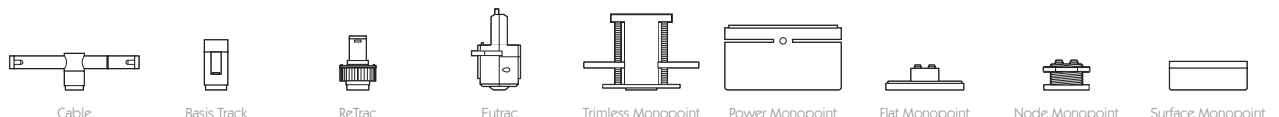

For 3000K Substitute XX with 30 | For 2700K Substitute XX with 27

OCULUS 16

SPOT | GLARE GUARD

Category Interior use only IP20
Material Machined Aluminium
Finish Brushed Aluminium | Black | White | Custom
System Eutrac | Monopoint | LV tracks
Lockable Pan & Tilt
Accessories Snoots | Louvres | Lenses
System Power 9.8W
Module Output 712lm
Absolute Output 678lm
LOR 95%
Colour Temperature 3000K | 2700K | *
CRI Ra: 95 **TM-30** Rf: 93 Rg: 99
Optics 20°
Gear Type Dimmable options available
Weight 385g

* Please enquire as to the availability of non-standard Colour Temperatures.

Oculus 16 is a 95CRI LED spotlight, based on a highly efficient heatsink with advanced features and benefits. The spotlight comes as standard in white, black and brushed aluminium finishes, and has three site changeable optics for flexible distribution. Movement is aided with a low friction bearing rotation and constant torque tilt mechanism, both lockable in pan and tilt. The Precision Lighting Jack Plug system enables the luminaire to be easily disconnected and reconnected to all of Precision Lighting's systems, offering flexibility throughout the product's lifetime. The onboard 24V driver ensures overcurrent protection and is not polarity sensitive. Oculus 16 is machined from aerospace grade 6063-T6 aluminium, delivering a lumen package of 712lm at 9.8W.

Product Photometry independently tested in accordance with LM-79

Distance	Beam Diameter	Illuminance (lx)
1m	0.35m	2,731 lx
2m	0.71m	683 lx
3m	1.06m	303 lx
4m	1.41m	171 lx
5m	1.76m	109 lx

	BT-721-AL-XX9520	RT-721-AL-XX9520	EUT3-721-AL-XX9520	MPS-721-AL-XX9520	MPX-721-AL-XX9520	MPY-721-AL-XX9520	MPZ-721-AL-XX9520
		RT-721-BK-XX9520	EUT3-721-BK-XX9520	MPS-721-BK-XX9520	MPX-721-BK-XX9520	MPY-721-BK-XX9520	MPZ-721-BK-XX9520
	RT-721-WH-XX9520	EUT3-721-WH-XX9520	MPS-721-WH-XX9520	MPX-721-WH-XX9520	MPY-721-WH-XX9520	MPZ-721-WH-XX9520	