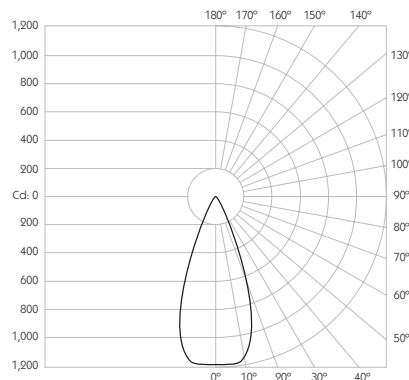

Product Photometry independently tested in accordance with LM-79

Distance	Beam Diameter	Illuminance (lx)
1m	0.35m	2,731 lx
2m	0.71m	683 lx
3m	1.06m	303 lx
4m	1.41m	171 lx
5m	1.76m	109 lx

	BT-721-AL-XX9520	RT-721-AL-XX9520	EUT3-721-AL-XX9520	MPS-721-AL-XX9520	MPX-721-AL-XX9520	MPY-721-AL-XX9520	MPZ-721-AL-XX9520
		RT-721-BK-XX9520	EUT3-721-BK-XX9520	MPS-721-BK-XX9520	MPX-721-BK-XX9520	MPY-721-BK-XX9520	MPZ-721-BK-XX9520
	RT-721-WH-XX9520	EUT3-721-WH-XX9520	MPS-721-WH-XX9520	MPX-721-WH-XX9520	MPY-721-WH-XX9520	MPZ-721-WH-XX9520	

For 3000K Substitute XX with 30 | For 2700K Substitute XX with 27

OCULUS 16

FLOOD | GLARE GUARD

Category Interior use only IP20
Material Machined Aluminium
Finish Brushed Aluminium | Black | White | Custom
System Eutrac | Monopoint | LV tracks
Lockable Pan & Tilt
Accessories Snoots | Louvres | Lenses
System Power 9.8W
Module Output 712lm
Absolute Output 672lm
LOR 94%
Colour Temperature 3000K | 2700K | **
CRI Ra: 95 **TM-30** Rf: 93 Rg: 99
Optics 40°
Gear Type Dimmable options available
Weight 385g

Product Photometry independently tested in accordance with LM-79

Distance (m)	Beam Diameter (m)	Illuminance (lx)
1m	0.73m	1,157 lx
2m	1.46m	289 lx
3m	2.18m	129 lx
4m	2.91m	72 lx
5m	3.64m	46 lx

Finish	Cable	Basis Track	ReTrac	Eutrac	Trimless Monopoint	Power Monopoint	Flat Monopoint	Node Monopoint	Surface Monopoint
Grey		BT-721-AL-XX9540	RT-721-AL-XX9540	EUT3-721-AL-XX9540	MPS-721-AL-XX9540		MPX-721-AL-XX9540	MPY-721-AL-XX9540	MPZ-721-AL-XX9540
Black			RT-721-BK-XX9540	EUT3-721-BK-XX9540	MPS-721-BK-XX9540		MPX-721-BK-XX9540	MPY-721-BK-XX9540	MPZ-721-BK-XX9540
White			RT-721-WH-XX9540	EUT3-721-WH-XX9540	MPS-721-WH-XX9540		MPX-721-WH-XX9540	MPY-721-WH-XX9540	MPZ-721-WH-XX9540